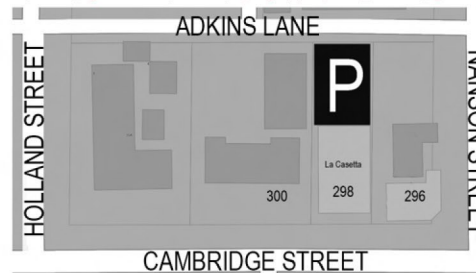

XXL Tray - larger than conventional oven
Serves 18 - 20 Adults
Tray Deposit on XXL Tray - $30 paid in CASH only

Alternatively you can bring in your own tray for us to fill.

	XL TRAY	XXL TRAY
Lasagna	65.00	109.00
Penne Carbonara	65.00	105.00
Penne Casetta	68.00	110.00
Penne Arrabiate	68.00	110.00
Spaghetti Marinara	85.00	140.00
Penne Funghi	58.00	100.00
Spaghetti Bolognese	58.00	100.00
Spaghetti Napolitana	52.00	90.00
ADD GRILLED CHICKEN PIECES	+12.00	+18.50
ADD MUSHROOMS	+6.00	+9.50
Garlic Bread per slice - minimum order 20 slices		80c

NO FURTHER DISCOUNT APPLIES ON CATERING

FULLY LICENSED WITHOUT A MEAL RESTAURANT

Our Tapas bar in front of the bar area, is a great meeting area for those who want a drink and/or a few tapas/meals to share.

Enjoy an ice cold beer from our taps, including Birra Moretti, imported from Italy, it's an easy drinking lager.

MADE TO ORDER

Our main dining menu and takeaways are made to order.

We cater to Celiacs, rice flour has been used to replace normal flour and gluten free breadcrumbs. At present we are unable to provide gluten free bread products, but will happily substitute gluten free past with any of our sauces.

Our red sauce is slow cooked for over 10 hours, it contains no flour products or animal products, ideal for those who require vegetarian/vegan options.

We cater to a range of dietary issues.

PARKING AT REAR DOWN ADKINS LANE

PRICES SUBJECT TO CHANGE WITHOUT NOTICE